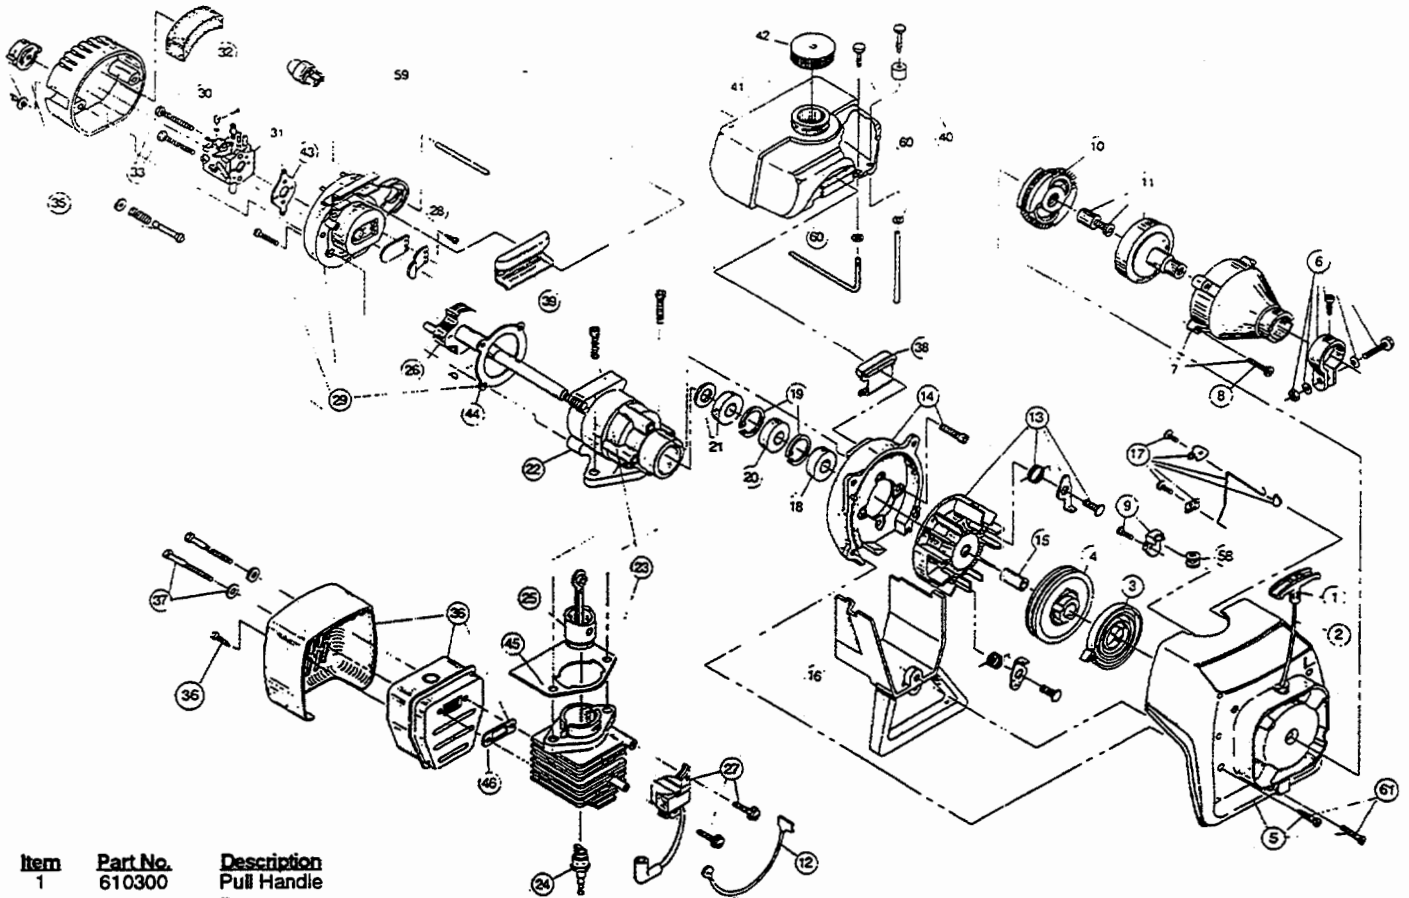

ENGINE PARTS - IDC 580 Supreme

Item	Part No.	Description
1	610300	Pull Handle
2	613103	Rope
3	613102	Recoil Spring
4	683856	Recoil Pulley Assembly
5	147741	Starter Housing Assembly
6	153597	Upper Clamp Assembly
7	153590	Clutch Cover Assembly
8	145888	Clutch Cover Screw Assembly
9	153644	Pulley Retainer Assembly
10	153591	Clutch Rotor Assembly
11	153592	Clutch Drum Assembly
12	147589	Wire Lead
13	153624	Flywheel Assembly
14	153520	Shroud Assembly
15	145918	Spacer
16	683078	Shroud Extension and Stand
17	147576	Switch Assembly
18	610308	Outer Bearing
19	682040	Snap Ring Assembly
20	610309	Seal
21	682041	Inner Bearing Assembly
22	145563	Crankcase
23	147603	Cylinder Assembly
24	610311	Spark Plug
25	153302	Piston and Rod Assembly
26	145919	Power Shaft Assembly
27	683390	Module Assembly
28	682046	Reed Assembly
29	147654	Carburetor Mount Assembly
30	682048	Throttle Adjustment Assembly (Walbro)
30	147640	Throttle Adjustment Assembly (Tillotson)
31	147602	Carburetor Assembly
32	610312	Air Cleaner Filter
33	682505	Carburetor Mounting Screw Assembly
34	683410	Carburetor/Air Cleaner Cover Assembly
35	682052	Choke Knob Assembly
36	180118	Muffler Assembly
37	147575	Muffler Mounting Bolt Assembly
38	145308	Front Mounting Pad