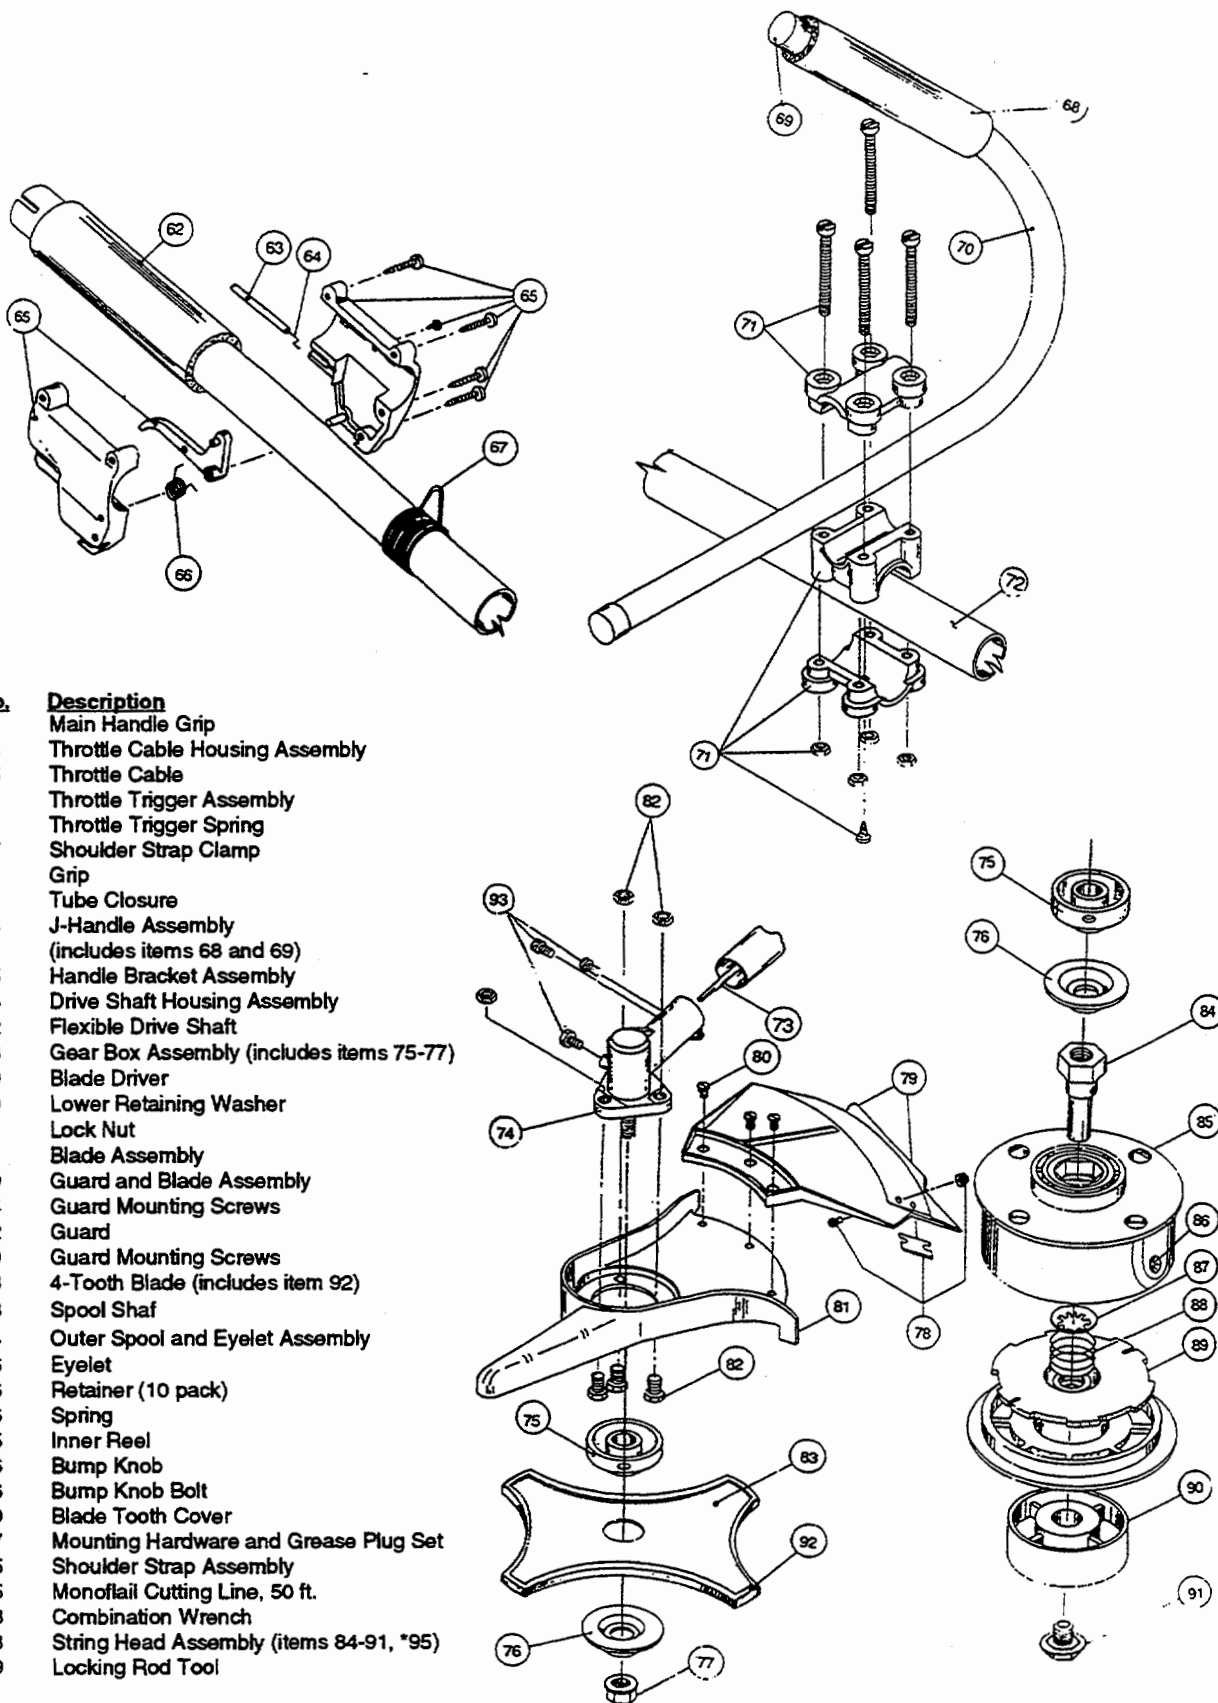

BOOM & TRIMMER PARTS - IDC 580 Supreme

Item	Part No.	Description
62	147590	Main Handle Grip
63	147594	Throttle Cable Housing Assembly
64	610315	Throttle Cable
65	683303	Throttle Trigger Assembly
66	610314	Throttle Trigger Spring
67	610327	Shoulder Strap Clamp
68	612831	Grip
69	612021	Tube Closure
70	683294	J-Handle Assembly (includes items 68 and 69)
71	683295	Handle Bracket Assembly
72	147486	Drive Shaft Housing Assembly
73	147542	Flexible Drive Shaft
74	147488	Gear Box Assembly (includes items 75-77)
75	147489	Blade Driver
76	147490	Lower Retaining Washer
77	147491	Lock Nut
78	682061	Blade Assembly
79	683299	Guard and Blade Assembly
80	683304	Guard Mounting Screws
81	147492	Guard
82	147539	Guard Mounting Screws
83	145873	4-Tooth Blade (includes item 92)
84	612483	Spool Shaf
85	147494	Outer Spool and Eyelet Assembly
86	145566	Eyelet
87	612026	Retainer (10 pack)
88	610636	Spring
89	147495	Inner Reel
90	147496	Bump Knob
91	147676	Bump Knob Bolt
92	147670	Blade Tooth Cover
93	147677	Mounting Hardware and Grease Plug Set
*94	682075	Shoulder Strap Assembly
*95	610375	Monofil Cutting Line, 50 ft.
*96	683628	Combination Wrench
*97	147498	String Head Assembly (items 84-91, *95)
*98	147299	Locking Rod Tool

Optional Accessories

*99 147345 Spool with Line

* not shown